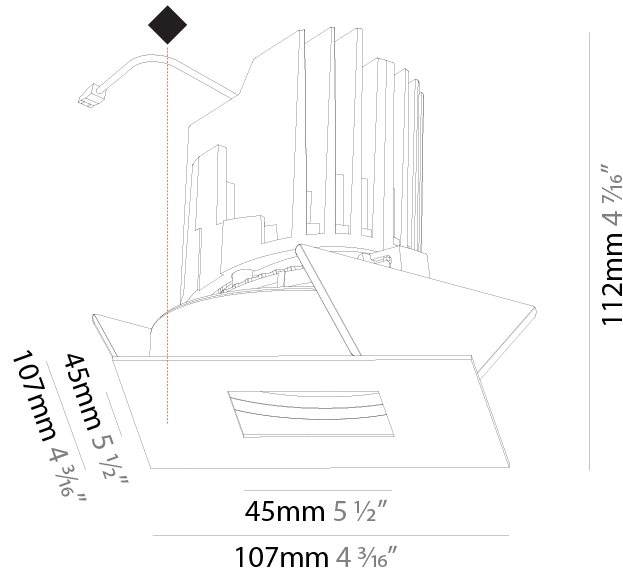

PHYSICAL

Shape: Square
Length (mm): 107
Length (in): 4 3/16
Width (mm): 107
Width (in): 4 3/16
Depth (mm): 112
Depth (in): 4 7/16
Ceiling Thickness (mm): 10 / 12.5 / 15
Ceiling Thickness (in): 3/8 or 1/2 or 9/16
Min. Recessing Depth (mm): 130
Min. Recessing Depth (in): 5 1/8
Light Distribution: Adjustable / Downlight
Weight (kg): 0.479
Weight (lbs): 1.06
Fixture Finish: SSR / BKV / CWI / CRY / HAB / UFT / ITA / RUA / FTG / MYG / LOD / PUS / FRO / FUP / KIA / POP / BLS / SPG / MEY / GOH / GUM / CHC / COM / ABZ / JAG / OBR / MOS / ROR
Fixture Material: Aluminum Die Cast
Cut-out Measurements: 98mm / 3 7/8"

ELECTRICAL

Lamp Type: LED (Zhaga Standard)
Input Wattage (W): 13.2 / 16.5
Total Output Wattage (W): 12 / 14
Dimming: Tri-Mode (Non-Dimming and Phase Dimming (120Vac only) and 0-10V Dimming)
Driver Included: No
Driver Location: Recessed Housing
Driver Type: Constant Current - Universal
Driver Class: Class 2
Housing: See components
Input Voltage (V): 120 - 277
Constant Current (MA): 350

LED

Number of LEDs: 1
Color Temperature (°K): 2700 / 3000 / 3500 / 4000
Max. Delivered Lumen (lm): 850 / 950 / 1019 / 1040
Nominal Lumen (lm): 960 / 1070 / 1156 / 1180
CRI: >90 CRI
Lamp Life (hrs): 50000

OPTICAL

Reflector°: 10
Adjustability: Rotational 355°; Tilt 30°

RATINGS AND CERTIFICATIONS

Certified By: Certified for North American Standards
IP rating: IP20