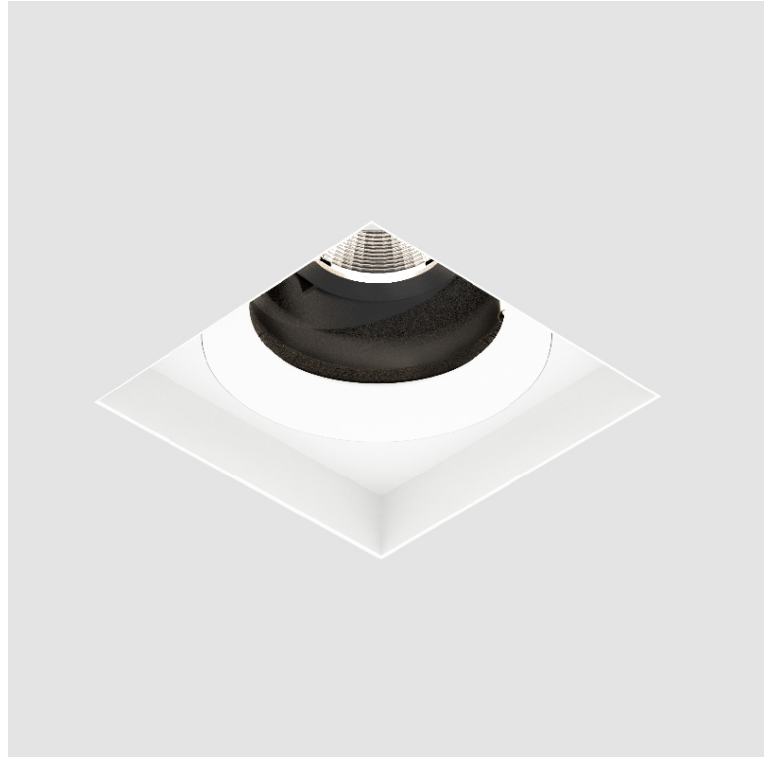

ELECTRICAL

Lamp Type: LED (Zhaga Standard)
Input Wattage (W): 13.2 (2700K) / 16.5
Total Output Wattage (W): 12 (2700K) / 15
Dimming: Tri-Mode (Non-Dimming and Phase Dimming (120Vac only) and 0-10V Dimming)
Driver Included: No
Driver Location: Recessed Housing
Driver Type: Constant Current - Universal
Driver Class: Class 2
Housing: See components
Input Voltage (V): 120 - 277
Constant Current (MA): 350

LED

Number of LEDs: 1
Color Temperature (°K): 2700 / 3000 / 3500 / 4000
Max. Delivered Lumen (lm): 850 / 950 / 1019 / 1040
Nominal Lumen (lm): 960 / 1070 / 1156 / 1180
CRI: >90 CRI
Efficiency (%): 88.5
Lamp Life (hrs): 50000
Upon Request: RGB-W Tunable White Special Color Temperature Special LED

OPTICAL

Reflector: 10
Adjustability: Rotational 355°; Tilt 30°
Upon Request: Special Beam Angles

RATINGS AND CERTIFICATIONS

Available for international specifications by adding "INT" at the end of the existing Model #. For assistance on 'custom' specifications, contact zteam@zaneen.com. In a constant effort to supply the best product, we reserve the right to change specifications or materials without notice. The most recent specification sheets are found at zaneen.com
IP rating: IP20