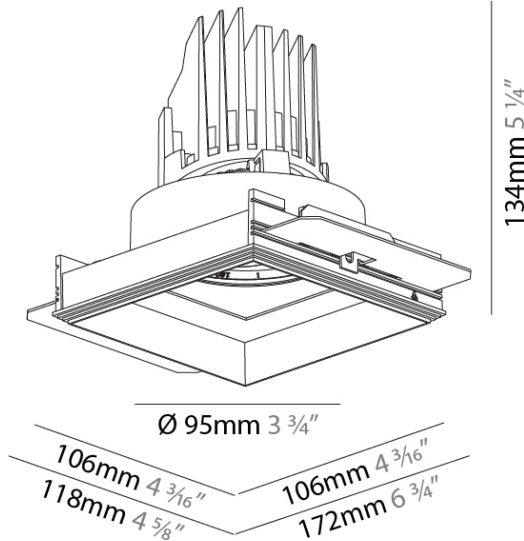

ELECTRICAL

Lamp Type: LED (Zhaga Standard) _____

Input Wattage (W): 13.2 / 16.5 _____

Total Output Wattage (W): 12.1 / 14.7 _____

Dimming: Tri-Mode (Non-Dimming and Phase Dimming (120Vac only) and 0-10V Dimming) _____

Driver Included: No _____

Driver Location: Recessed Housing _____

Driver Type: Constant Current - Universal _____

Driver Class: Class 2 _____

Housing: See components _____

Input Voltage (V): 120 - 277 _____

Constant Current (MA): 350 _____

LED

Number of LEDs: 1 _____

Color Temperature (°K): 2700 / 3000 / 3500 / 4000 _____

Max. Delivered Lumen (lm): 850 / 950 / 1019 / 1040 _____

Nominal Lumen (lm): 960 / 1070 / 1156 / 1180 _____

CRI: >90 CRI _____

Efficiency (%): 88.5 _____

Lamp Life (hrs): 50000 _____

Upon Request: RGB-W Tunable White Special Color Temperature Special LED _____

OPTICAL

Reflector?: 10 _____

Adjustability: Rotational 355°; Tilt 30° _____

Upon Request: Special Beam Angles _____

RATINGS AND CERTIFICATIONS

© 2024 ZANEEN INC. 888-3382, F 416-247-9319, www.zaneen.com

Available for international specifications by adding "INT" at the end of the existing Model #. For assistance on 'custom' specifications, contact zteam@zaneen.com. In a constant effort to supply the best product, we reserve the right to change specifications or materials without notice. The most recent specification sheets are found at zaneen.com

IP rating: IP20