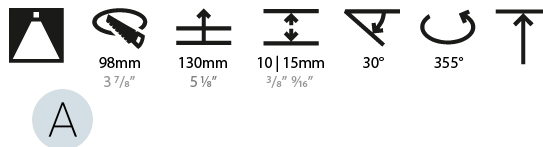

PHYSICAL

Shape: Square
Length (mm): 107
Length (in): 4 3/16
Width (mm): 107
Width (in): 4 3/16
Depth (mm): 112
Depth (in): 4 7/16
Ceiling Thickness (mm): 10 / 12.5 / 15
Ceiling Thickness (in): 3/8 or 1/2 or 9/16
Min. Recessing Depth (mm): 130
Min. Recessing Depth (in): 5 1/8
Light Distribution: Adjustable / Downlight
Weight (kg): 0.479
Weight (lbs): 1.06
Fixture Finish: SSR / BKV / CWI / CRY / HAB / UFT / ITA / RUA / FTG / MYG / LOD / PUS / FRO / FUP / KIA / POP / BLS / SPG / MEY / GOH / GUM / CHC / COM / ABZ / JAG / OBR / MOS / ROR
Fixture Material: Aluminum Die Cast
Cut-out Measurements: 98mm / 3 7/8"

ELECTRICAL

Lamp Type: LED (Zhaga Standard)
Input Wattage (W): 13.2 / 16.5
Total Output Wattage (W): 12 / 14
Dimming: Tri-Mode (Non-Dimming and Phase Dimming (120Vac only) and 0-10V Dimming)
Driver Included: No
Driver Location: Recessed Housing
Driver Type: Constant Current - Universal
Driver Class: Class 2
Housing: See components
Input Voltage (V): 120 - 277
Constant Current (MA): 350

LED

Number of LEDs: 1
Color Temperature (°K): 2700 / 3000 / 3500 / 4000
Max. Delivered Lumen (lm): 850 / 950 / 1019 / 1040
Nominal Lumen (lm): 960 / 1070 / 1156 / 1180
CRI: >90 CRI
Lamp Life (hrs): 50000

OPTICAL

Reflector°: 10
Adjustability: Rotational 355°; Tilt 30°

RATINGS AND CERTIFICATIONS

Certified By: Certified for North American Standards
IP rating: IP20